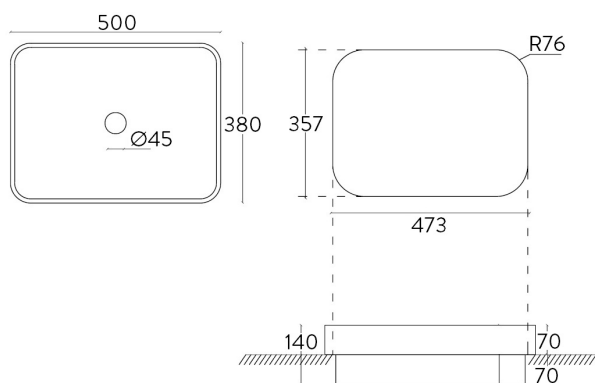

## TECHNICAL DATA SHEET

BRAND: BAGNODESIGN

M-LINE COUNTERTOP/SEMI-INSET WASH BASIN 500 WH

### PRODUCT DATA

Range : M-LINE  
Product code : BDS-MLI-104211-A-WH  
Finish/Colour : WHITE  
Product type : SEMI-INSET BASIN  
Material : CERAMIC  
Connection Size : 1 1/4"

### TECHNICAL INFORMATION

COUNTERTOP/SEMI-INSET WASH BASIN

NO TAP HOLE

WITH OVERFLOW

RECOMMENDED WASTE BDP-WBB-300-XX

FIXING KIT NOT REQUIRED

WEIGHT: 12KG

CE STANDARD 14688

### SCOPE OF DELIVERY

SEMI-INSET WASH BASIN