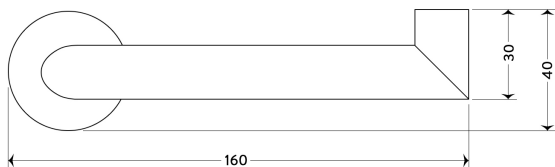

TOKO

BDA-TOK-710-CP

TOKO TOILET ROLL HOLDER CP

CHROME

10
YEAR
GUARANTEE

BOX CONTENTS

TOILET ROLL HOLDER, FIXING KIT

TECHNICAL DRAWING

TOP VIEW

FRONT VIEW

SPECIFICATIONS

Brand	BAGNODESIGN
Range	TOKO
Product Code	BDA-TOK-710-CP
Finish / Colour	CHROME
Material	BRASS OTHER
Product Type	TOILET ROLL HOLDER
W X D X H	160 X 93 X 40
Net Weight (KG)	0.2
How Many Fixing	SINGLE FIXING POINT
Material1	BRASS
Mounting Type	WALL MOUNTED
With Or Without Cover	WITHOUT COVER