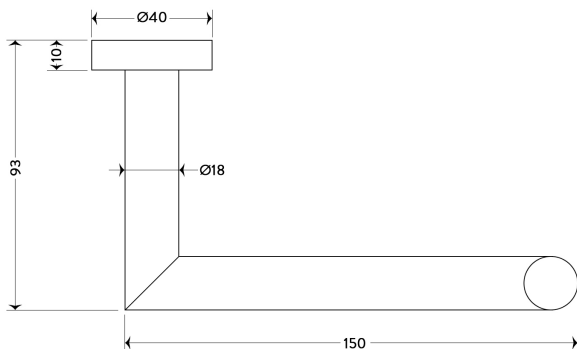

TOKO

BDA-TOK-710-CP

TOKO TOILET ROLL HOLDER CP

CHROME

10
YEAR
GUARANTEE

BOX CONTENTS

TOILET ROLL HOLDER, FIXING KIT

TECHNICAL DRAWING

TOP VIEW

FRONT VIEW

SPECIFICATIONS

Brand	BAGNODESIGN
Range	TOKO
Product Code	BDA-TOK-710-CP
Finish / Colour	CHROME
Material	BRASS OTHER
Product Type	TOILET ROLL HOLDER
W X D X H	160 X 93 X 40
Net Weight (KG)	0.2
How Many Fixing	SINGLE FIXING POINT
Material1	BRASS
Mounting Type	WALL MOUNTED
With Or Without Cover	WITHOUT COVER